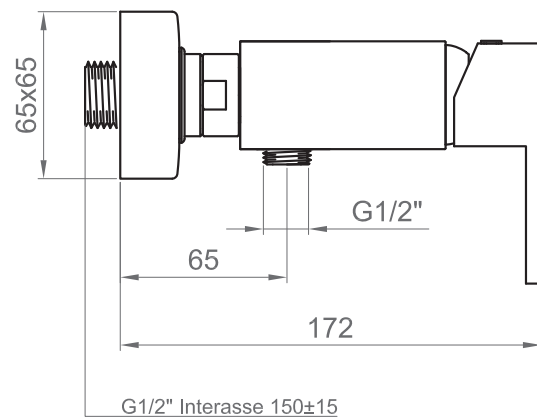

DESCRIZIONE / DESCRIPTION

Tipologia di prodotto / Product Type

Miscelatore esterno doccia con attacco da 1/2". /
Wall-mounted shower mixer with 1/2" connection.

Cartuccia / Cartridge

Dischi in ceramica Ø35 mm. / Ceramic discs Ø35 mm.

Attacchi / Connections

Eccentrici G1/2" / Eccentric G1/2"

ARTICOLO / ITEM

BT ITR C DO11

INFORMAZIONI / INFORMATION

Materiale / Material

Ottone / Brass

Finitura / Finish

Cromo / Chrome

Imballo e Peso / Packaging and Weight

N.A.