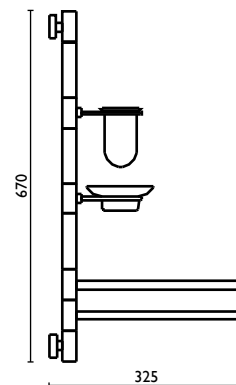

MS 440

51 | cromo
chrome
chrome

chrom
хром

Asta attrezzata: porta bicchiere, porta sapone e 2 porta salvietta

Equipped bar: tumbler holder, soap holder and 2 towel rails

Barre multifonction: porte-verre, porte-savon et 2 porte-serviettes

Multifunktionsstangen mit: Becher, Seifenhalter und 2 Handtuchhalter

Стойка подвесная со стаканом, мыльницей и 2 держателями для полотенец