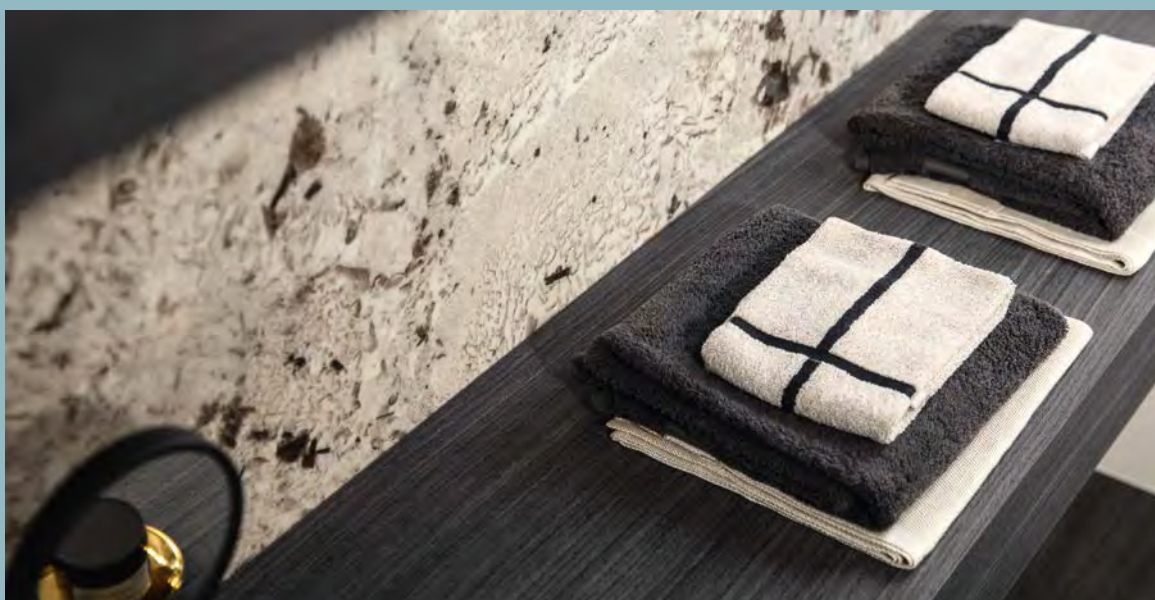

wall: glacier glossy 120x240 47<sup>1/4</sup>"x94<sup>1/2</sup>" / french herringbone mix 1 comfort shelf: plank\_06  
floor: plank\_06 comfort 120x120 47<sup>1/4</sup>"x47<sup>1/4</sup>"

wall: glacier glossy 120x240 47<sup>1/4</sup>"x94<sup>1/2</sup>" / french herringbone mix 1 comfort shelf: plank\_06