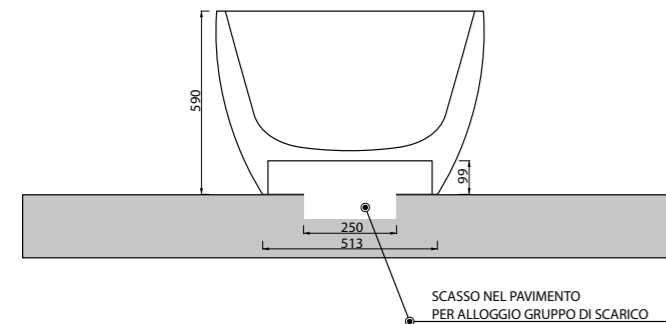

Art. VBL
Vasca in solid surface installabile in centro stanza
Free standing solid surface bath tub

_VASCA QUADRA IN SOLID SURFACE