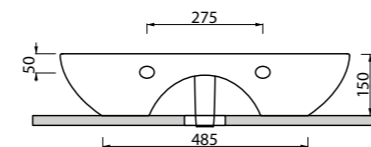

Art. LVF03
Lavabo ovale da appoggio 70 cm senza troppopieno
Laid on oval washbasin 70 cm without overflow

_LAVABO FLAT 4

Art. LVF04
Lavabo ovale monoforo 70 cm installabile da appoggio o sospeso
Single hole oval washbasin 70 cm, can be installed laid on or wall hung