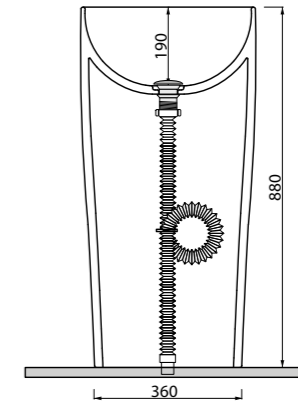

Lavabi

Art. LVF05
Lavabo monoblocco in ceramica senza troppopieno scarico a terra
Ceramic free standing washbasin without overflow floor trap
Art. LVF05/P
Lavabo monoblocco in ceramica senza troppopieno scarico a parete
Ceramic free standing washbasin without overflow wall trap

SCARICO A TERRA