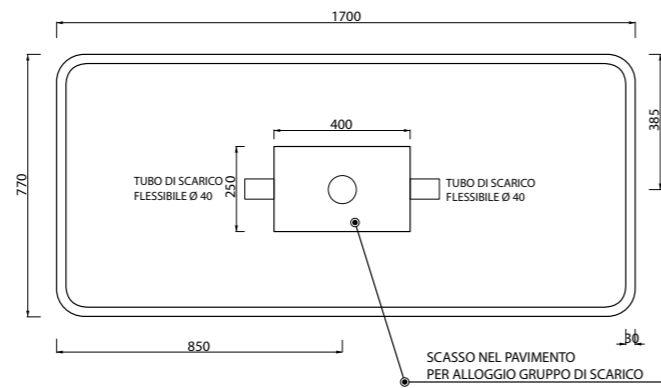

Art. VBL
Vasca in solid surface installabile in centro stanza
Free standing solid surface bath tub

_VASCA QUADRA IN SOLID SURFACE