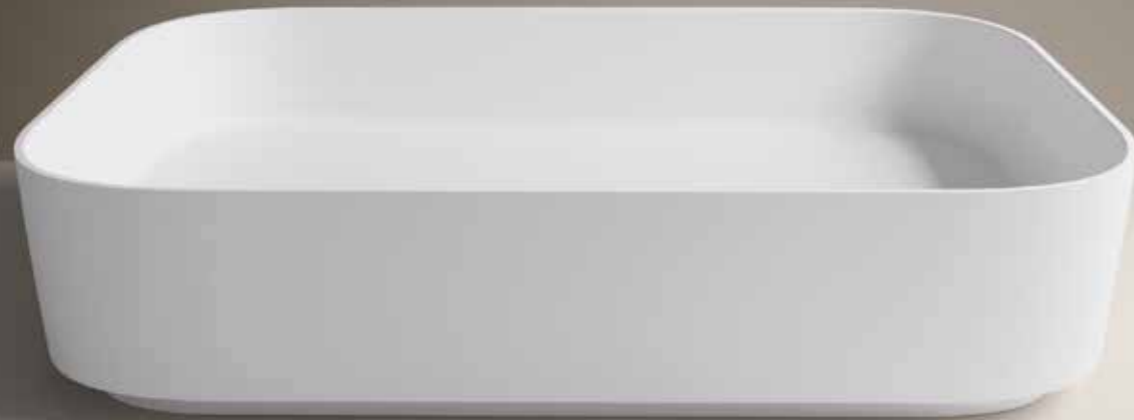

LIVIN-STONE®

Qube 9

LAVABO QUBE 9 / QUBE 9 WASHBASIN
60x38xh13,5 cm