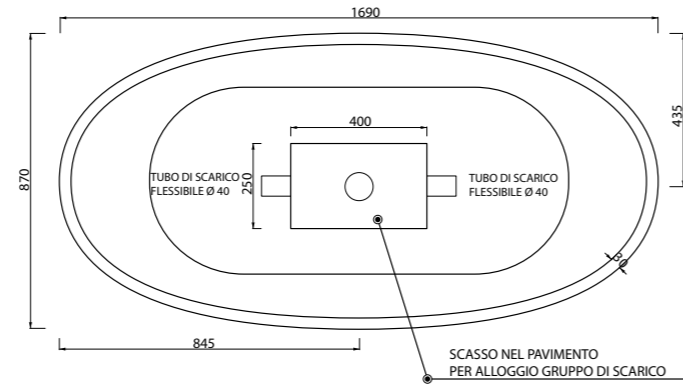

Livin-stone vasche

_VASCA BULL IN SOLID SURFACE