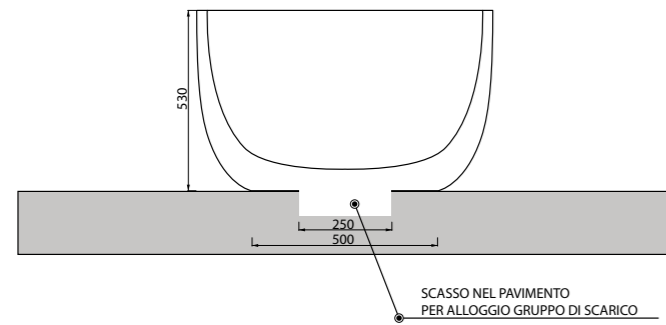

Livin-stone vasche

_VASCA BULL IN SOLID SURFACE