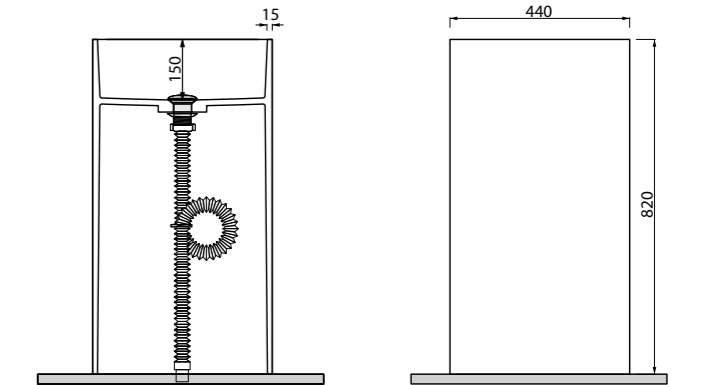

Art. LVQ7
Lavabo monoblocco in solid surface senza troppopieno
Solid surface free standing washbasin without overflow

_LAVABO QUBE 9

Art. LVQ9
Lavabo rettangolare da appoggio 60x44 cm senza troppopieno
Laid on rectangular washbasin 60x44 cm without overflow

Livin-stone lavabi