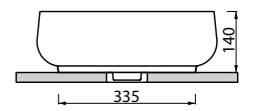

_LAVABO QUBE 1