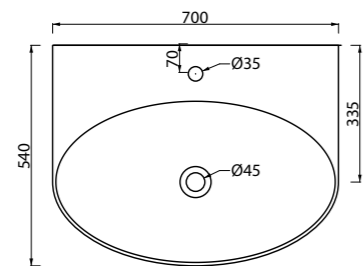

Art. LVF03
Lavabo ovale da appoggio 70 cm senza troppopieno
Laid on oval washbasin 70 cm without overflow

_LAVABO FLAT 4

Art. LVF04
Lavabo ovale monoforo 70 cm installabile da appoggio o sospeso
Single hole oval washbasin 70 cm, can be installed laid on or wall hung