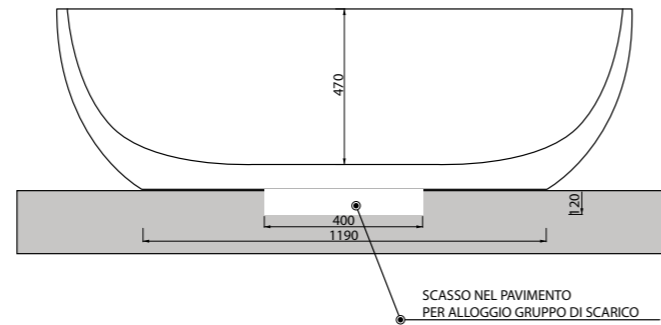

Livin-stone vasche

_VASCA BULL IN SOLID SURFACE