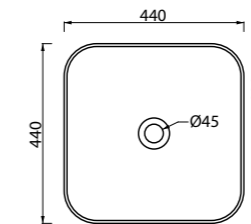

_LAVABO QUBE 1