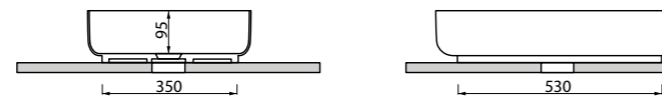

_LAVABO QUBE 9

Art. LVQ9
Lavabo rettangolare da appoggio 60x44 cm senza troppopieno
Laid on rectangular washbasin 60x44 cm without overflow

Livin-stone lavabi