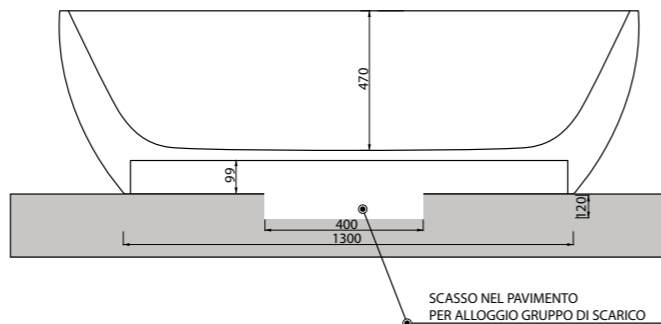

Art. VBL
Vasca in solid surface installabile in centro stanza
Free standing solid surface bath tub

_VASCA QUADRA IN SOLID SURFACE