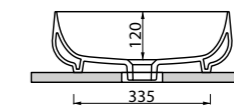

_LAVABO QUBE 1