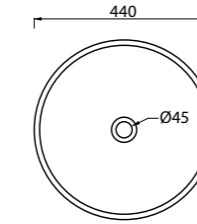

_LAVABO MONOBLOCCO FLAT 6 IN SOLID SURFACE

Art. LVF6
Lavabo monoblocco in solid surface senza troppopieno
Solid surface free standing washbasin without overflow