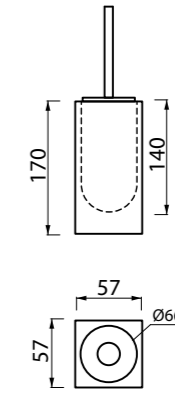

Livin-stone Accessori

panna/panna   Art. A1BL
sabbia/sabbia   Art. SA1ABL
magnesio/magnesio   Art. MGA1BL

Livin-stone Accessori

panna/panna   Art. A1QD
sabbia/sabbia   Art. SA1AQD
magnesio/magnesio   Art. MGA1QD

panna/panna   Art. A2BL
sabbia/sabbia   Art. SA2ABL
magnesio/magnesio   Art. MGA2BL

panna/panna   Art. A2QD
sabbia/sabbia   Art. SA2AQD
magnesio/magnesio   Art. MGA2QD

panna/panna   Art. A3BL
sabbia/sabbia   Art. SA3ABL
magnesio/magnesio   Art. MGA3BL

panna/panna   Art. A3QD
sabbia/sabbia   Art. SA3AQD
magnesio/magnesio   Art. MGA3QD