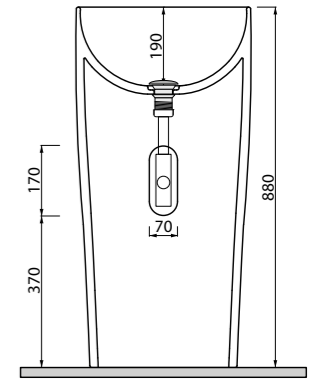

SCARICO A PARETE