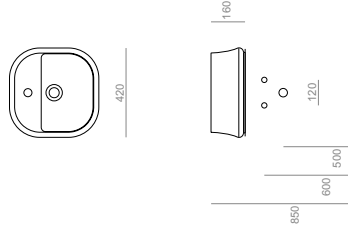

SH07

Lavabo monoforo quadrato da appoggio 42
Square countertop washbasin 42 with single tap hole
42.42.16