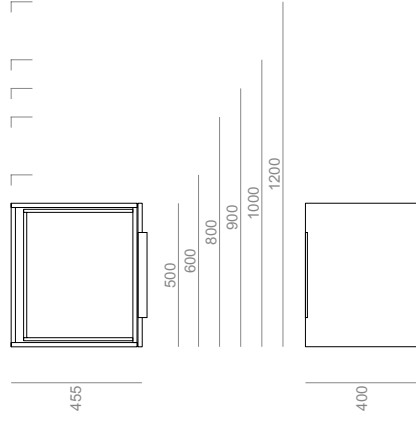

AGM 51-61-81-91-101-121
Mobile sospeso con cassetto
Wall-hung cabinet with drawer