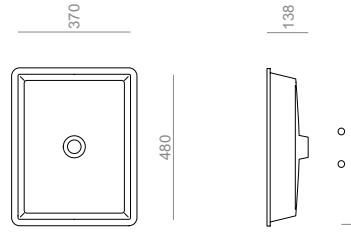

S59

Lavabo 48 sottopiano
Undercoat washbasin 48
48.37.14