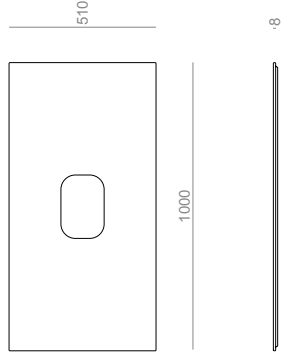

FO10L

Piano in ceramica con foro laterale Dx-Sx
Ceramic top with Right - Left side hole
Reversible / Reversible
100.51.0,8