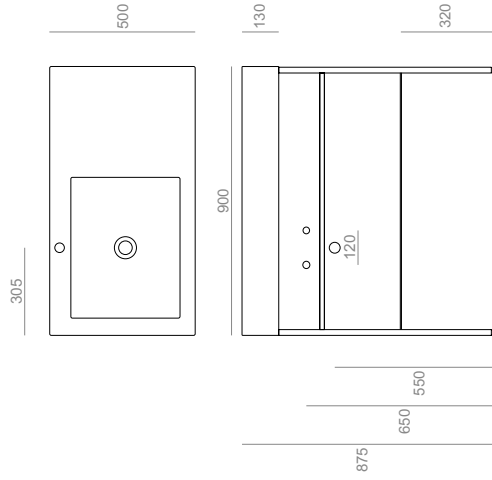

FZ11

Consolle 90 sospesa o da appoggio e su struttura predisposta monoforo
Struttura in metallo cromato FZCG1+FZAS11
Wall-hung or countertop and on stand console basin 90,
pre-punched for single tap hole
Chrome plated metal stand FZCG1+FZAS11
90.50.13

Mensola in cristallo FZM11 (a richiesta)
Crystal shelf FZM11 (on demand)

FZ07

Vaso monoblocco carenato - Scarico parete o pavimento
tramite curva tecnica CT02 (su richiesta)
Back to wall close coupled Wc - Wall or floor outlet
Trough curved pipe CT02 (on demand)

FZ09

Cassetta monoblocco
Close coupled cistern
37.61.95

FZ12

Consolle 100 sospesa o da appoggio e su struttura predisposta monoforo
Struttura in metallo cromato FZCG1+FZAS12
Wall-hung or countertop and on stand console basin 100,
pre-punched for single tap hole
Chrome plated metal stand FZCG1+FZAS12
120.50.13