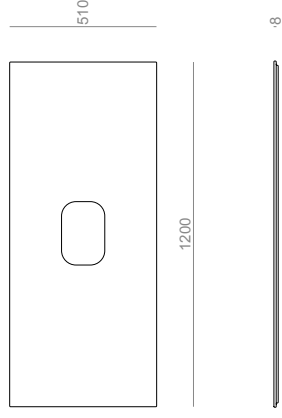

FO12L

Piano in ceramica con foro laterale Dx-Sx
Ceramic top with Right - Left side hole
Reversible / Reversible
120.51.0,8