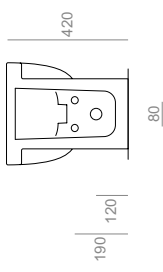

EL04

Bidet carenato monoforo
Back to wall bidet with single tap hole
35.51.42