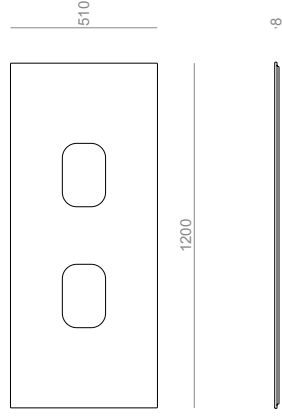

FO12DF

Piano in ceramica con doppio foro
Ceramic top with double hole
120.51.0,8

FO12

Piano in ceramica con foro centrale
Ceramic top with central hole
120.51.0,8