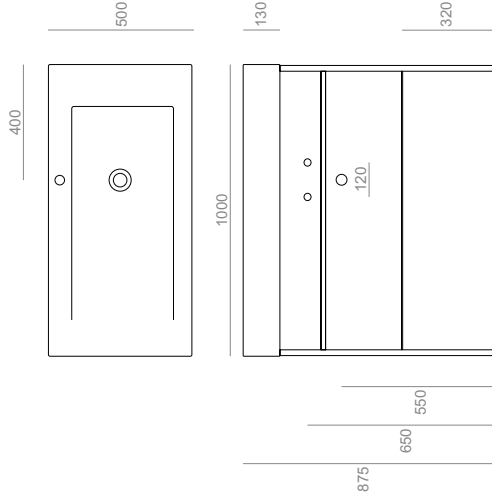

Mensola in cristallo FZM12 (a richiesta)
Crystal shelf FZM12 (on demand)

Materiale di Completamento (Opzionale)

Optional Accessoires

PLCR

Piletta "shut rapid" o "free flow" cromo
Pop-up waste "shut rapid" or "free flow" chrome

PLCE

Piletta "shut rapid" o "free flow" in ceramica / colore
Pop-up waste "shut rapid" or "free flow" ceramic / color

F89

Set di fissaggio per lavabo
Set fixing screws for washbasin

F90

Set viti di fissaggio verticali per vaso o bidet cromo/bianco
Set of chrome/white vertical fixing screws for Wc or bidet

F91
Vaso carenato - Scarico
tramite curva tecnica
Back to wall Wc - Com
trough curved pipe
37.5

FZ18
Vaso sospeso - Ki
Wall-hung Wc - Com
37.5