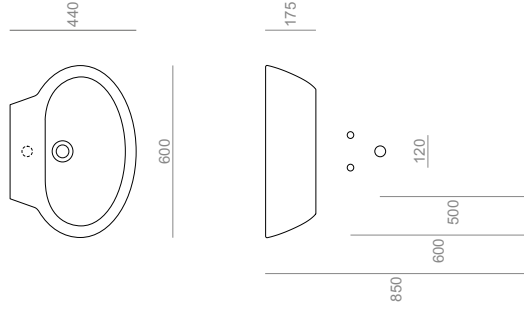

LFT Spazio

LFT24

Lavabo 60 da appoggio o sospeso predisposto monoforo
Oval countertop or wall-hung washbasin 60 pre-punched for single tap hole
60.44.17,5