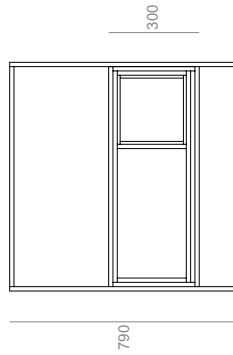

**FO1**

Mobile sospeso con c  
Wall-hung cabinet with  
78,8.

790

**FO1**

Mobile sospeso con c  
Wall-hung cabinet with  
118,8.

**FOSC80**

Struttura d'appoggio con cassetto "Push to open" e vano aperto  
Free standing frame with "Push to open" drawer  
and open compartment  
79.5.51.79