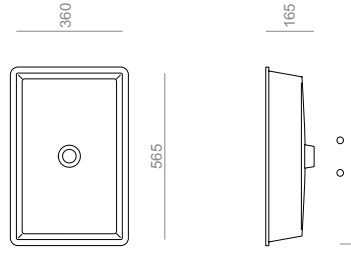

S60

Lavabo 55 sottopiano
Undercoat washbasin 55
55.35.16