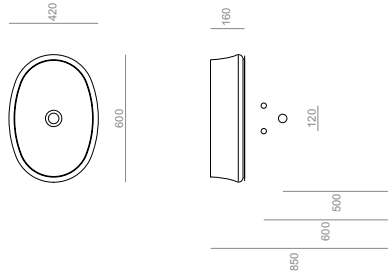

Sharp

SH04

Lavabo 60 ovale da appoggio
Oval countertop washbasin 60
60.42.16