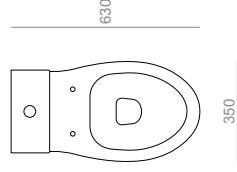

LFT26

Cassetta monoblocco con coperchio
Close coupled cistern with lid
35.63.84