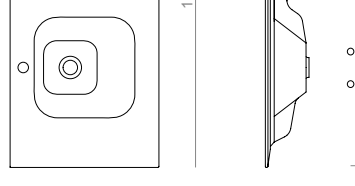

Dimensioni
Dimensions

WA
Piano lavabo 120 sospeso monoforo
Single hole wall-hung top 120 with
120.5