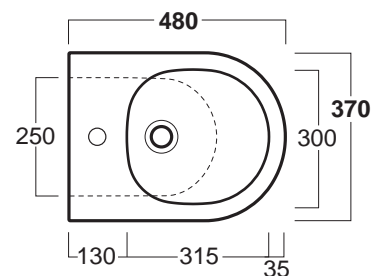

# Vignoni

Bidet sospeso xs / Wall hung bidet xs

simas<sup>®</sup>  
ACQUA SPACE

VI 29

Disegni Tecnici  
Technical Drawings

Bidet sospeso XS monoforo.  
Completo di set di fissaggio F85

Wall hung bidet XS with single tap hole.  
Complete with fixing set F85